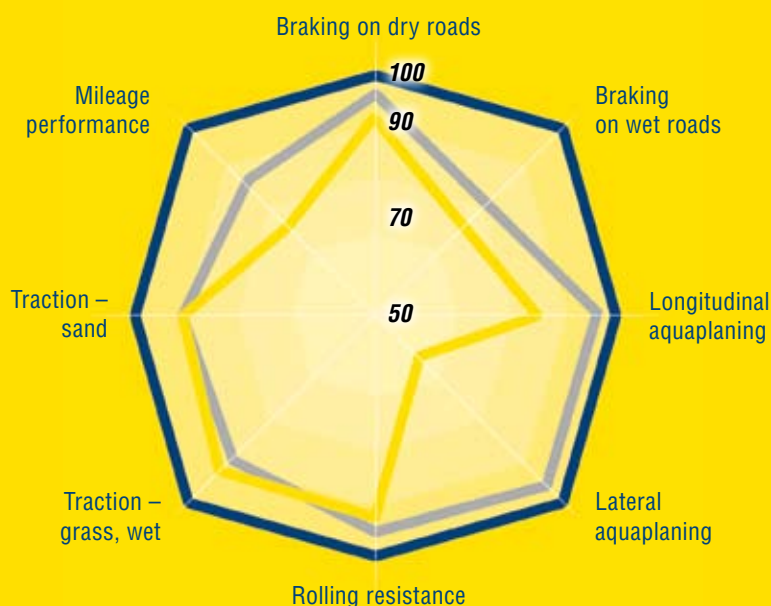

Performance comparison with competitors

- Bravuris 4x4 (= 100%)
- Competitor 1
- Competitor 2

Barum

Good tyres. Good deal.